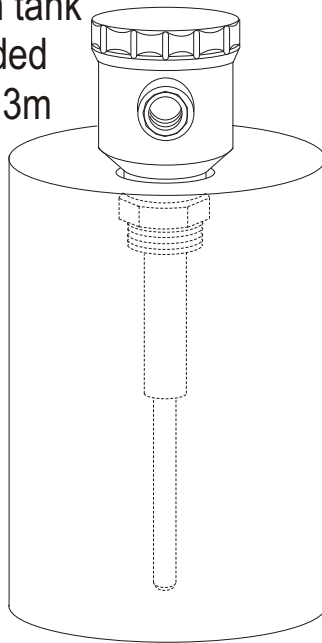

HPE7 Light Duty

(for 8mmØ electrodes)

Shown mounted in tank
max recommended
electrode length 3m

Steady
brackets
(Type 75)
are available.
Fit as per
steady
brackets
for HPE8